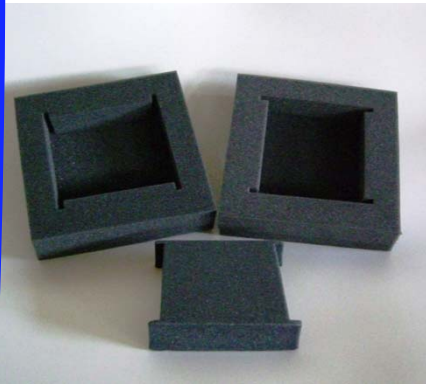

DESIGN
SALES
DELIVERY
SUPPORT

Miller Foam Company

SUPPLYING THE FOAM INDUSTRY SINCE 1981

Miller Foam Company is a Southern California supplier of a wide variety of foam products. These products include:

- ☑ Charcoal Polyfoam die cut
- ☑ Polyfoam custom patterns
- ☑ Convoluted Polyfoam
- ☑ Polyethylene
- ☑ EPS Styrofoam
- ☑ Polyester Fiber Rolls
- ☑ Auto & Furniture toppers & cushions
- ☑ Carpet Pad Rebond and Commercial Pad

We look forward to working with you!

CHARCOAL POLYFOAM

Die Cut to meet your custom packaging applications. This is available in plain foam or finished with black felt.

POLYFOAM CUSTOM PATTERNS

Die Cut, custom sizes and shapes, including contour cuts. Fabricated to meet your specifications.