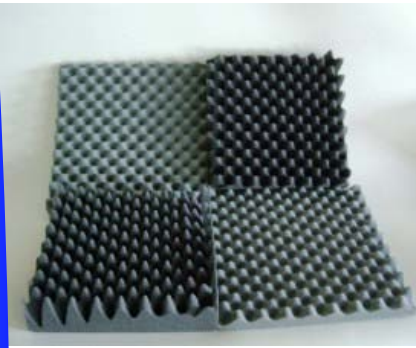

POLYESTER FIBER ROLLS

3/4 Oz x 90 ft; widths 24", 36", 54".
Also available in Cushion Wraps.

POLYETHYLENE

Foam Sheets: 1/2" to 4" thickness, sheets 48' x 108'
Foam Rolls: 1/8" to 1/2" thickness, 24' or 36' width
Foam Rounds: 1" to 6" Diameter, x 72" long
Custom Foam: Cut to Size or Die Cut.

CONVOLUTED FOAM

- ✓ Sound Reduction
- ✓ Packaging
- ✓ Mattress Pads

EPS STYROFOAM

Cut to size & Contour cut for packaging, Insulation, Flotation, Signs and Construction applications

SHEETS

1/2" to 4" thick, 48" x 96" overall