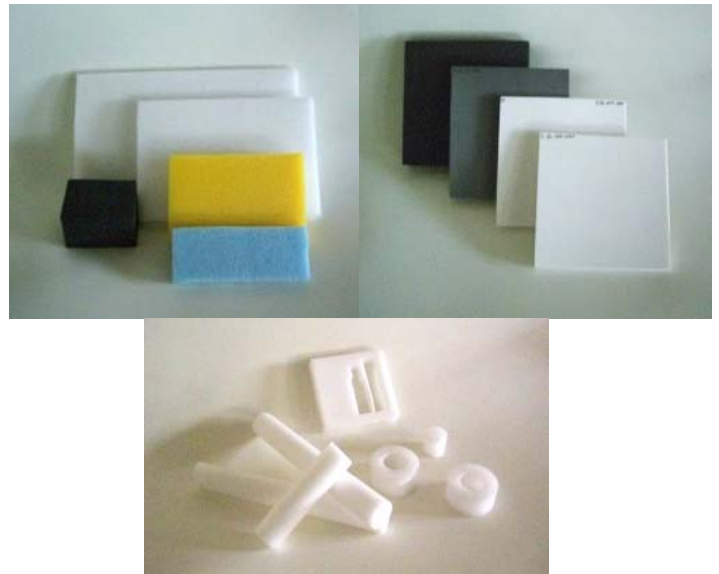

POLYETHYLENE

Foam Sheets: 1/2" to 4" thickness, sheets 48' x 108'
Foam Rolls: 1/8" to 1/2" thickness, 24' or 36' width
Foam Rounds: 1" to 6" Diameter, x 72" long
Custom Foam: Cut to Size or Die Cut.

AUTO & FURNITURE, CARPET PADDING

Upholstery Foam Auto Toppers
Rolls, Plain and Tricot backed
Carpet Pad Rebond and Commercial Pad