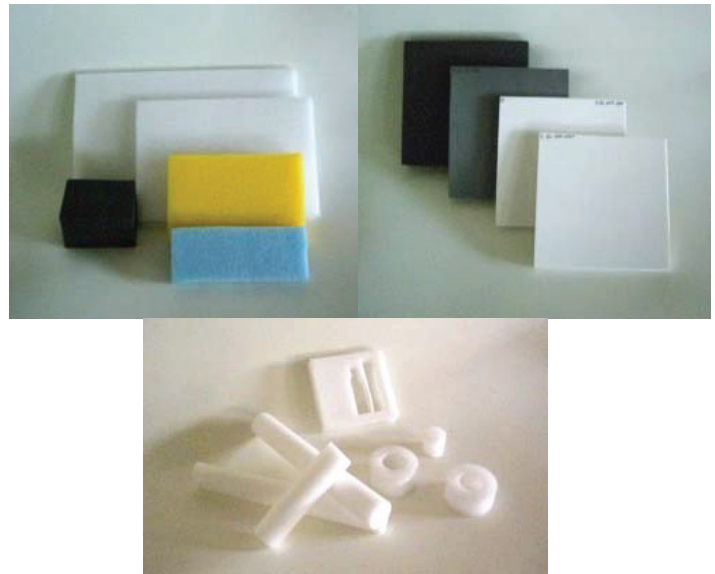

POLYETHYLENE

Foam Sheets: 1/2" to 4" thickness, sheets 48' x 108'
Foam Rolls: 1/8" to 1/2" thickness, 24' or 36' width
Foam Rounds: 1" to 6" Diameter, x 72" long
Custom Foam: Cut to Size or Die Cut.

AUTO & FURNITURE, CARPET PADDING

Upholstery Foam Auto Toppers
Rolls, Plain and Tricot backed
Carpet Pad Rebond and Commercial Pad