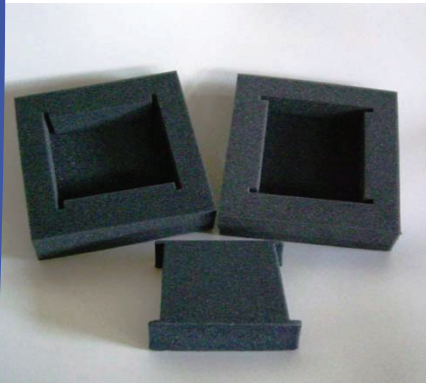

DESIGN
SALES
DELIVERY
SUPPORT

Miller Foam Company

SUPPLYING THE FOAM INDUSTRY SINCE 1981

Miller Foam Company is a Southern California supplier of a wide variety of foam products. These products include:

- ☑ Charcoal Polyfoam die cut
- ☑ Polyfoam custom patterns
- ☑ Convoluted Polyfoam
- ☑ Polyethylene
- ☑ EPS Styrofoam
- ☑ Polyester Fiber Rolls
- ☑ Auto & Furniture toppers & cushions
- ☑ Carpet Pad Rebond and Commercial Pad

CHARCOAL POLYFOAM

Die Cut to meet your custom packaging applications. This is available in plain foam or finished with black felt.

POLYFOAM CUSTOM PATTERNS

Die Cut, custom sizes and shapes, including contour cuts. Fabricated to meet your specifications.