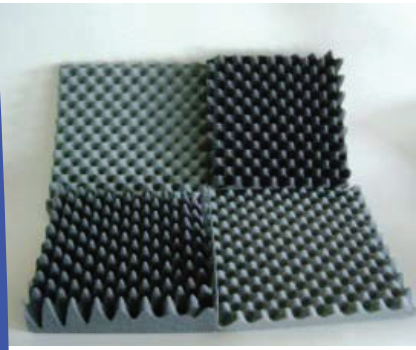

CHARCOAL POLYFOAM

Die Cut to meet your custom packaging applications. This is available in plain foam or finished with black felt.

POLYFOAM CUSTOM PATTERNS

Die Cut, custom sizes and shapes, including contour cuts. Fabricated to meet your specifications.

POLYESTER FIBER ROLLS

3/4 Oz x 90 ft; widths 24", 36", 54".
Also available in Cushion Wraps.

POLYETHYLENE

Foam Sheets: 1/2" to 4" thickness, sheets 48' x 108'
Foam Rolls: 1/8" to 1/2" thickness, 24' or 36' width
Foam Rounds: 1" to 6" Diameter, x 72" long
Custom Foam: Cut to Size or Die Cut.

CONVOLUTED FOAM

- ✓ Sound Reduction
- ✓ Packaging
- ✓ Mattress Pads

EPS STYROFOAM

Cut to size & Contour cut for packaging, Insulation, Flotation, Signs and Construction applications

SHEETS

1/2" to 4" thick, 48" x 96" overall