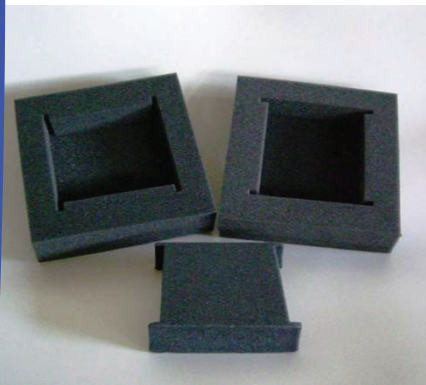

# Miller Foam Company

SUPPLYING THE FOAM INDUSTRY SINCE 1981

Miller Foam Company is a Southern California supplier of a wide variety of foam products. These products include:

- ☑ Charcoal Polyfoam die cut
- ☑ Polyfoam custom patterns
- ☑ Convoluted Polyfoam
- ☑ Polyethylene
- ☑ EPS Styrofoam
- ☑ Polyester Fiber Rolls
- ☑ Auto & Furniture toppers & cushions
- ☑ Carpet Pad Rebond and Commercial Pad

## CHARCOAL POLYFOAM

Die Cut to meet your custom packaging applications. This is available in plain foam or finished with black felt.